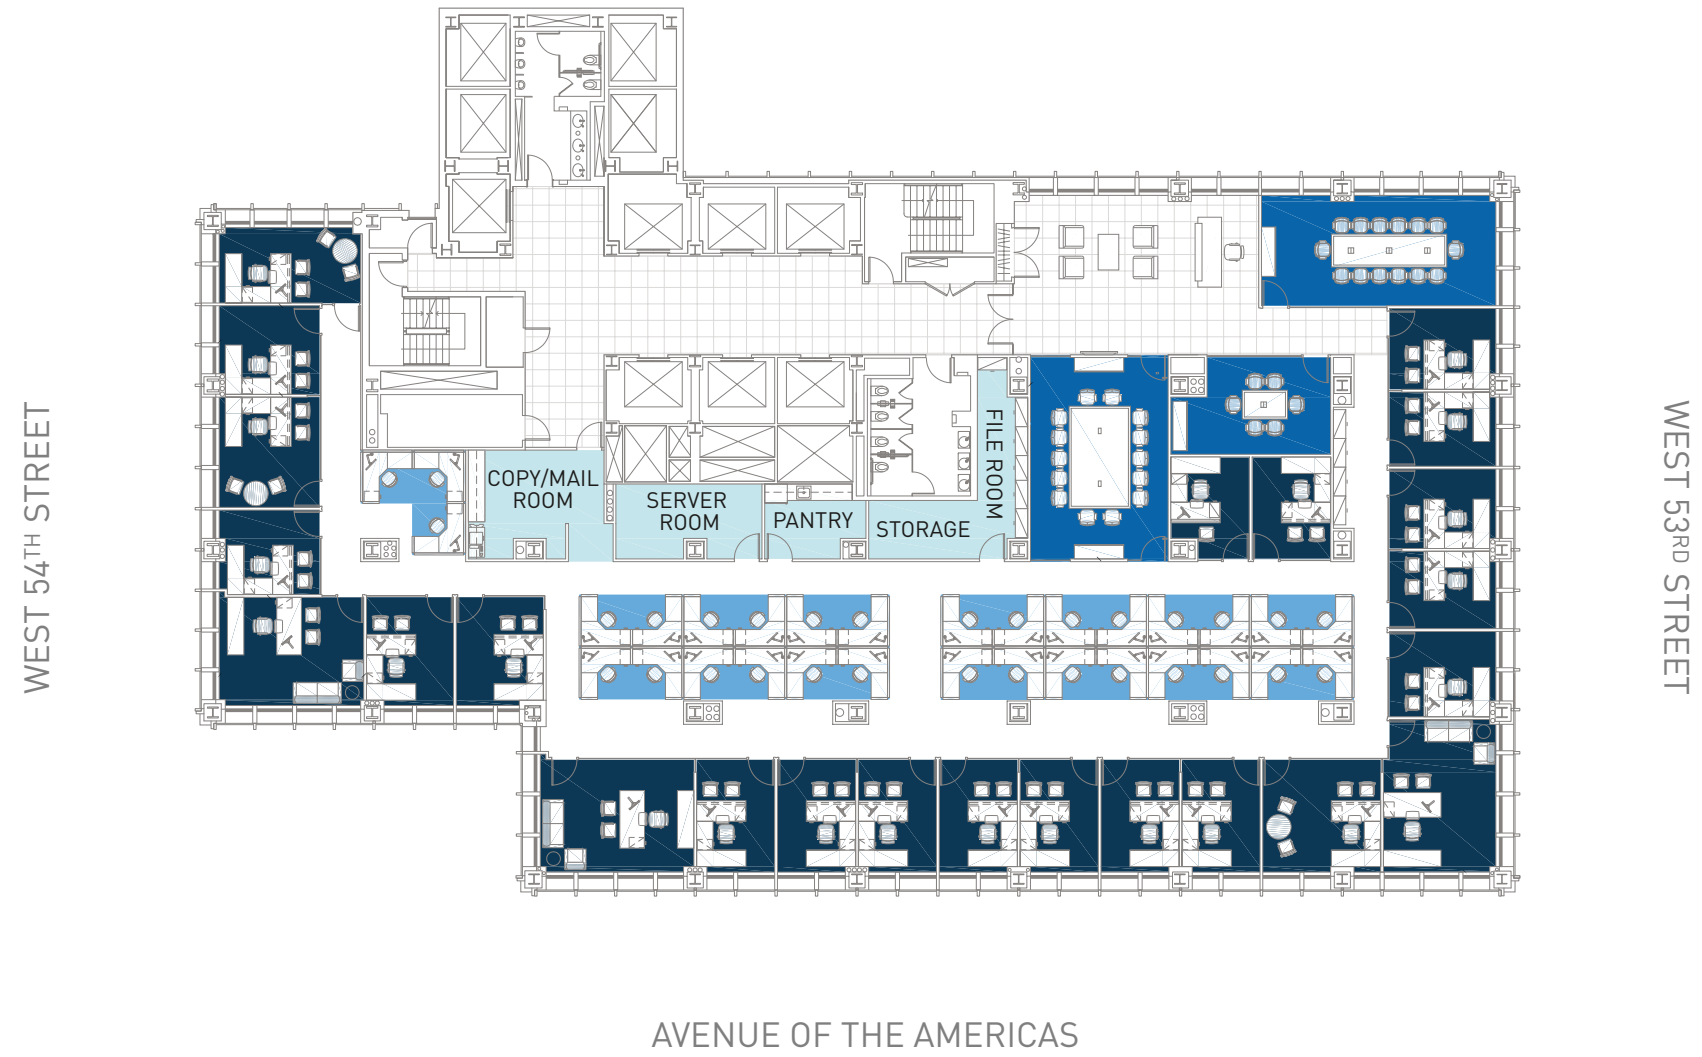

BASE SPACE PLAN STUDY A

BASE BUILDING LEGEND TOTAL SEATS

BASE BUILDING LEGEND	TOTAL	SEATS
Conference Rooms	3	34
Private Offices	18	18
Executive Offices	6	6
Work Stations	3	31
Copy / Mail Room	1	
Server Room	1	
File Storage	1	
Reception	1	1
TOTAL HEADCOUNT		56