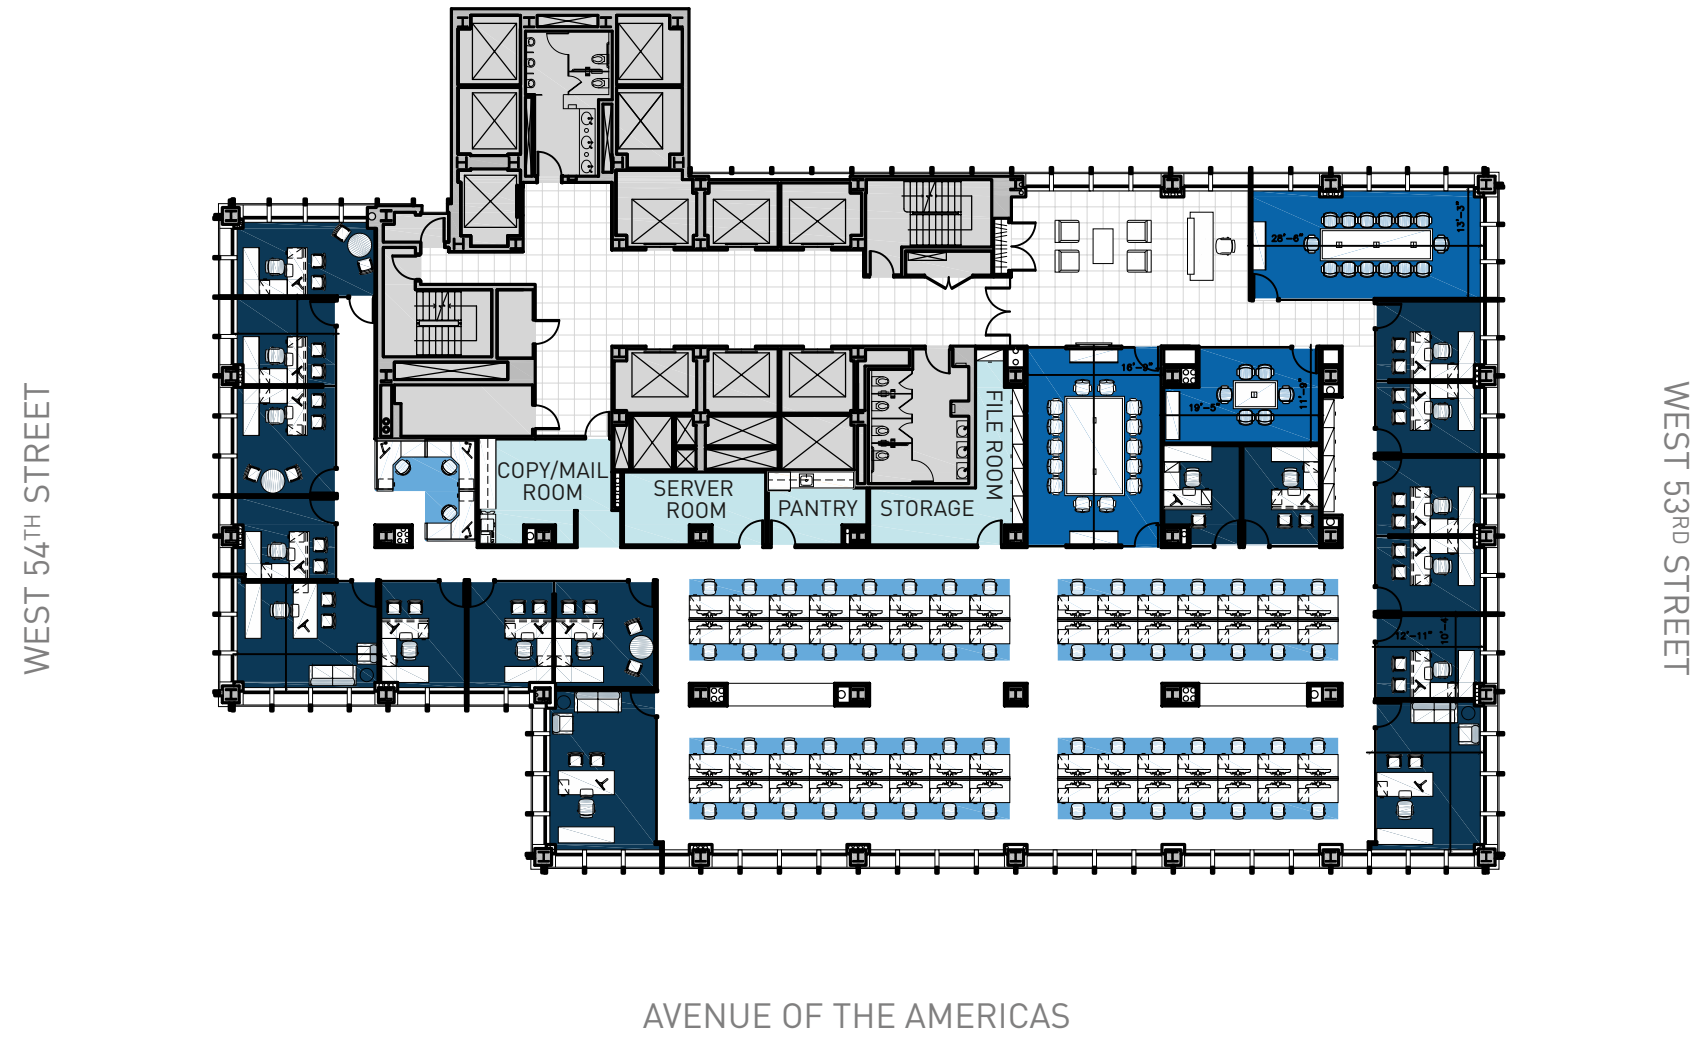

BASE SPACE PLAN STUDY B

BASE BUILDING LEGEND	TOTAL
Conference Rooms	3
Private Offices	11
Executive Offices	6
Trading Room	1
Copy / Mail Room	1
Server Room	1
Pantry	1
File Storage	1