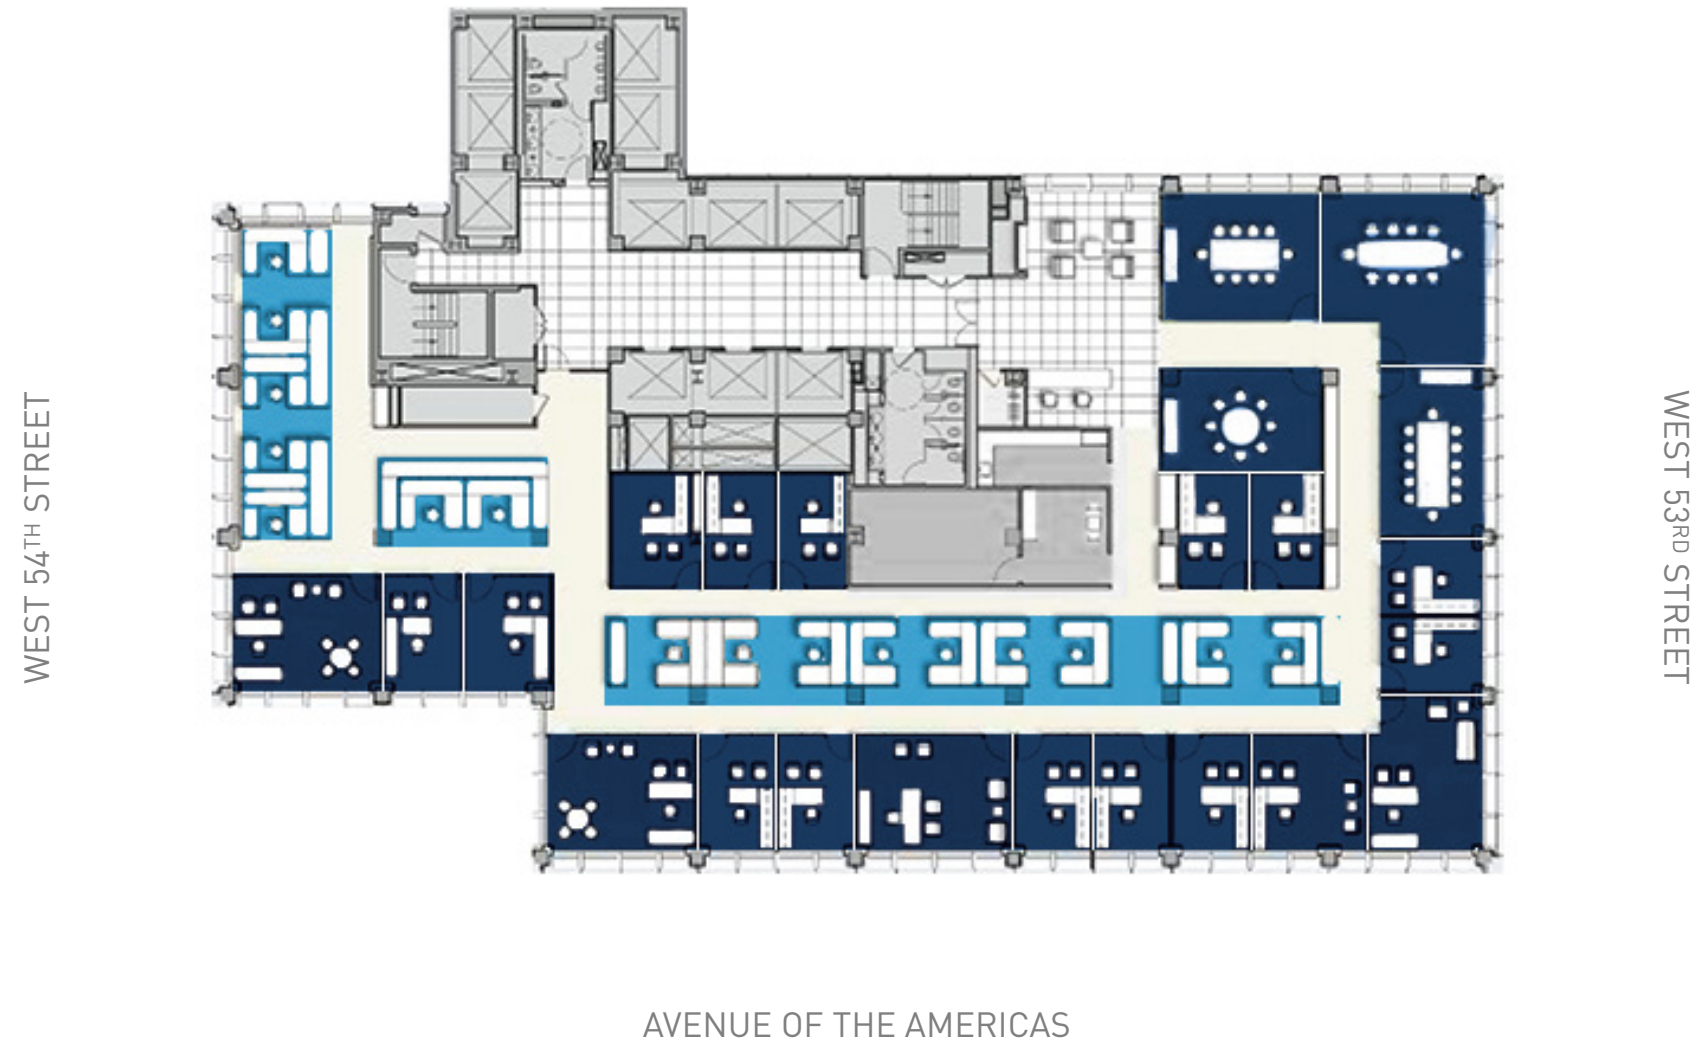

BASE SPACE PLAN STUDY D

BASE BUILDING LEGEND	TOTAL
Conference Rooms	4
Private Offices	14
Executive Offices	5
Work Stations	16