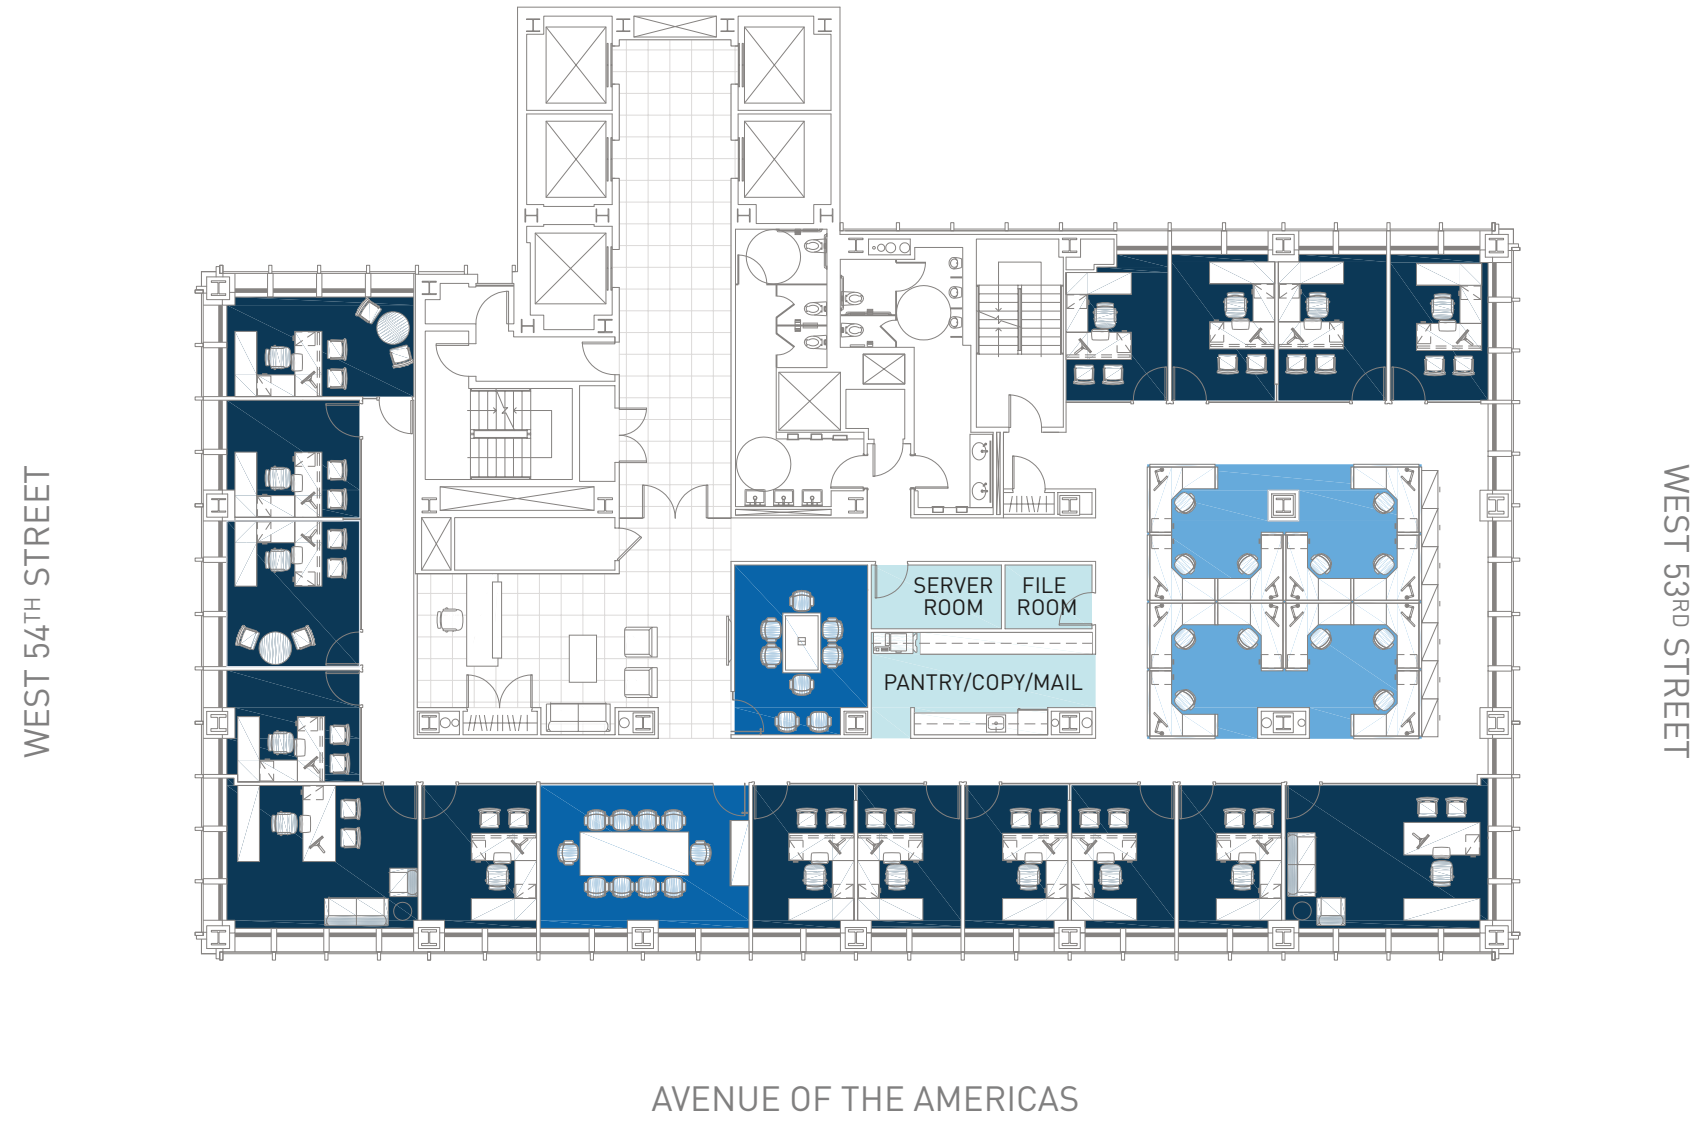

TOWER SPACE PLAN STUDY A

BASE BUILDING LEGEND TOTAL SEATS

BASE BUILDING LEGEND	TOTAL	SEATS
Conference Rooms	2	18
Private Offices	12	12
Executive Offices	4	4
Work Stations	1	12
Copy / Mail Room	1	
Server Room	1	
File Storage	1	
Reception	1	1
TOTAL HEADCOUNT		29