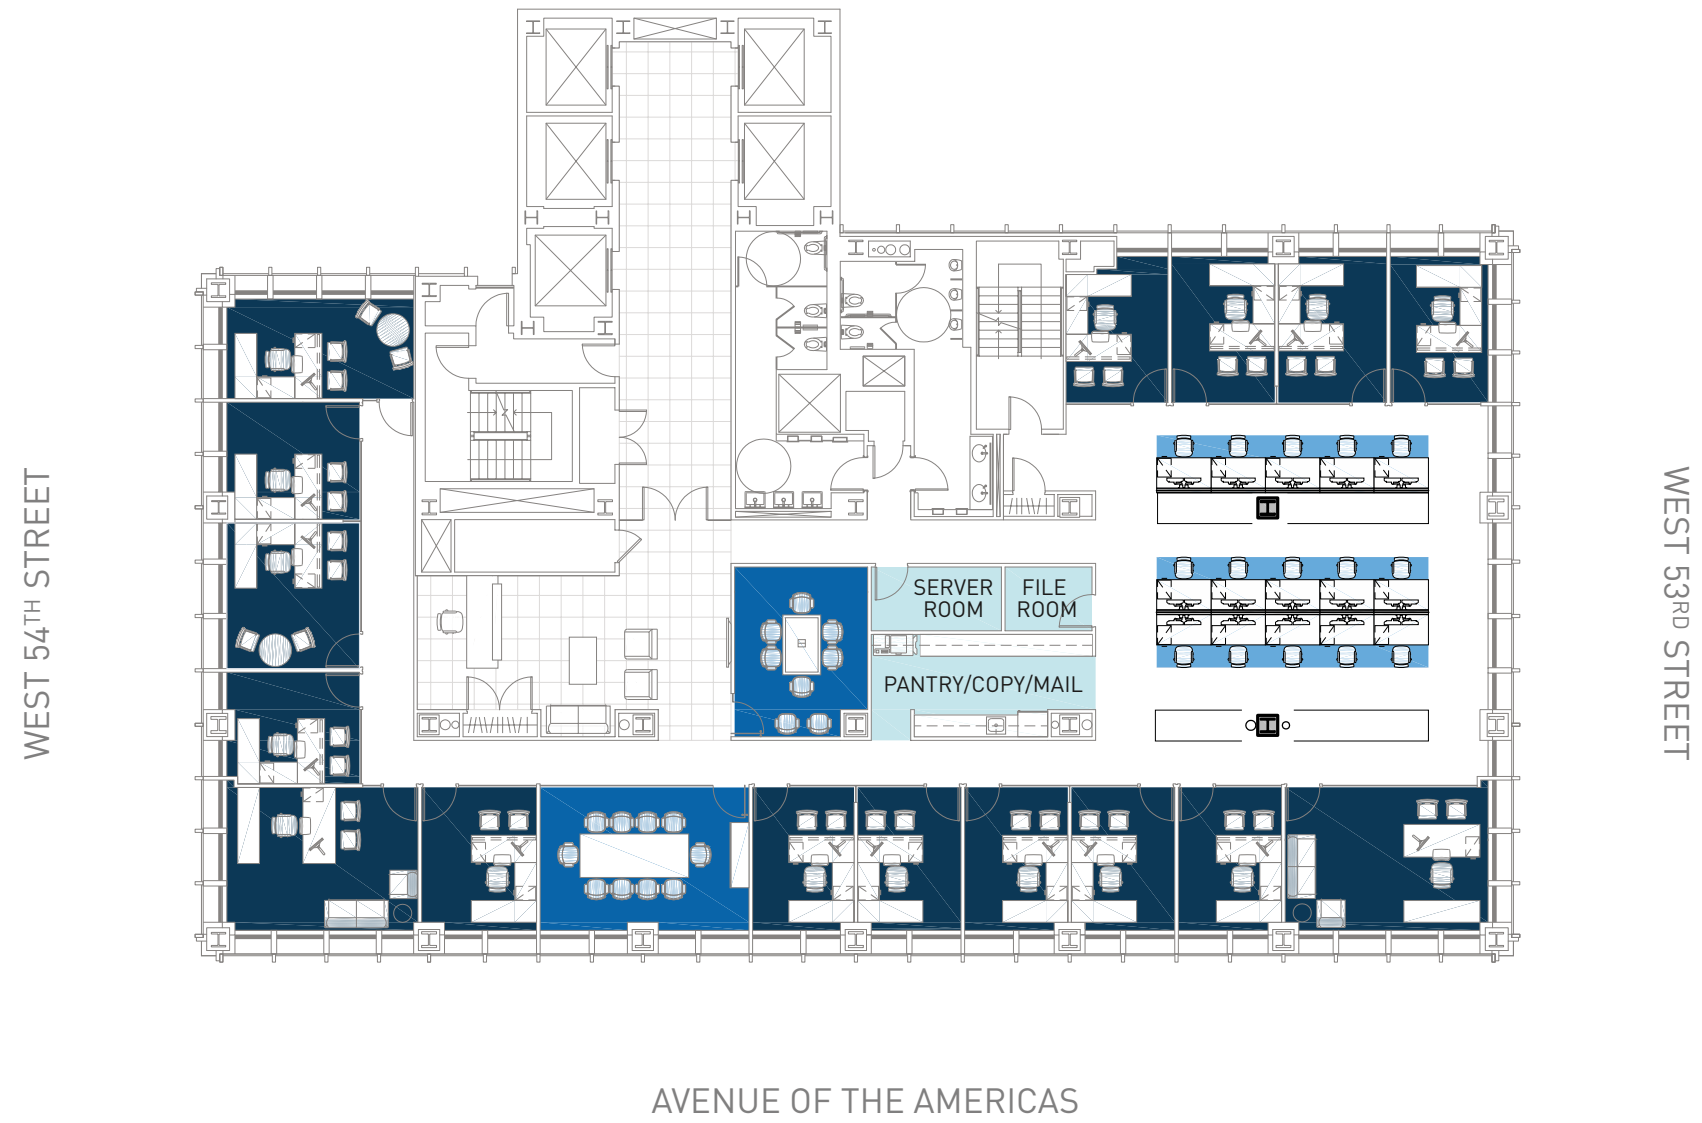

TOWER SPACE PLAN STUDY B

BASE BUILDING LEGEND TOTAL SEATS

BASE BUILDING LEGEND	TOTAL	SEATS
Conference Rooms	2	18
Private Offices	10	10
Executive Offices	3	3
Work Stations	2	25
Copy / Mail Room	1	
Server Room	1	
File Storage	1	
Reception	1	1
<b>TOTAL HEADCOUNT</b>		<b>39</b>