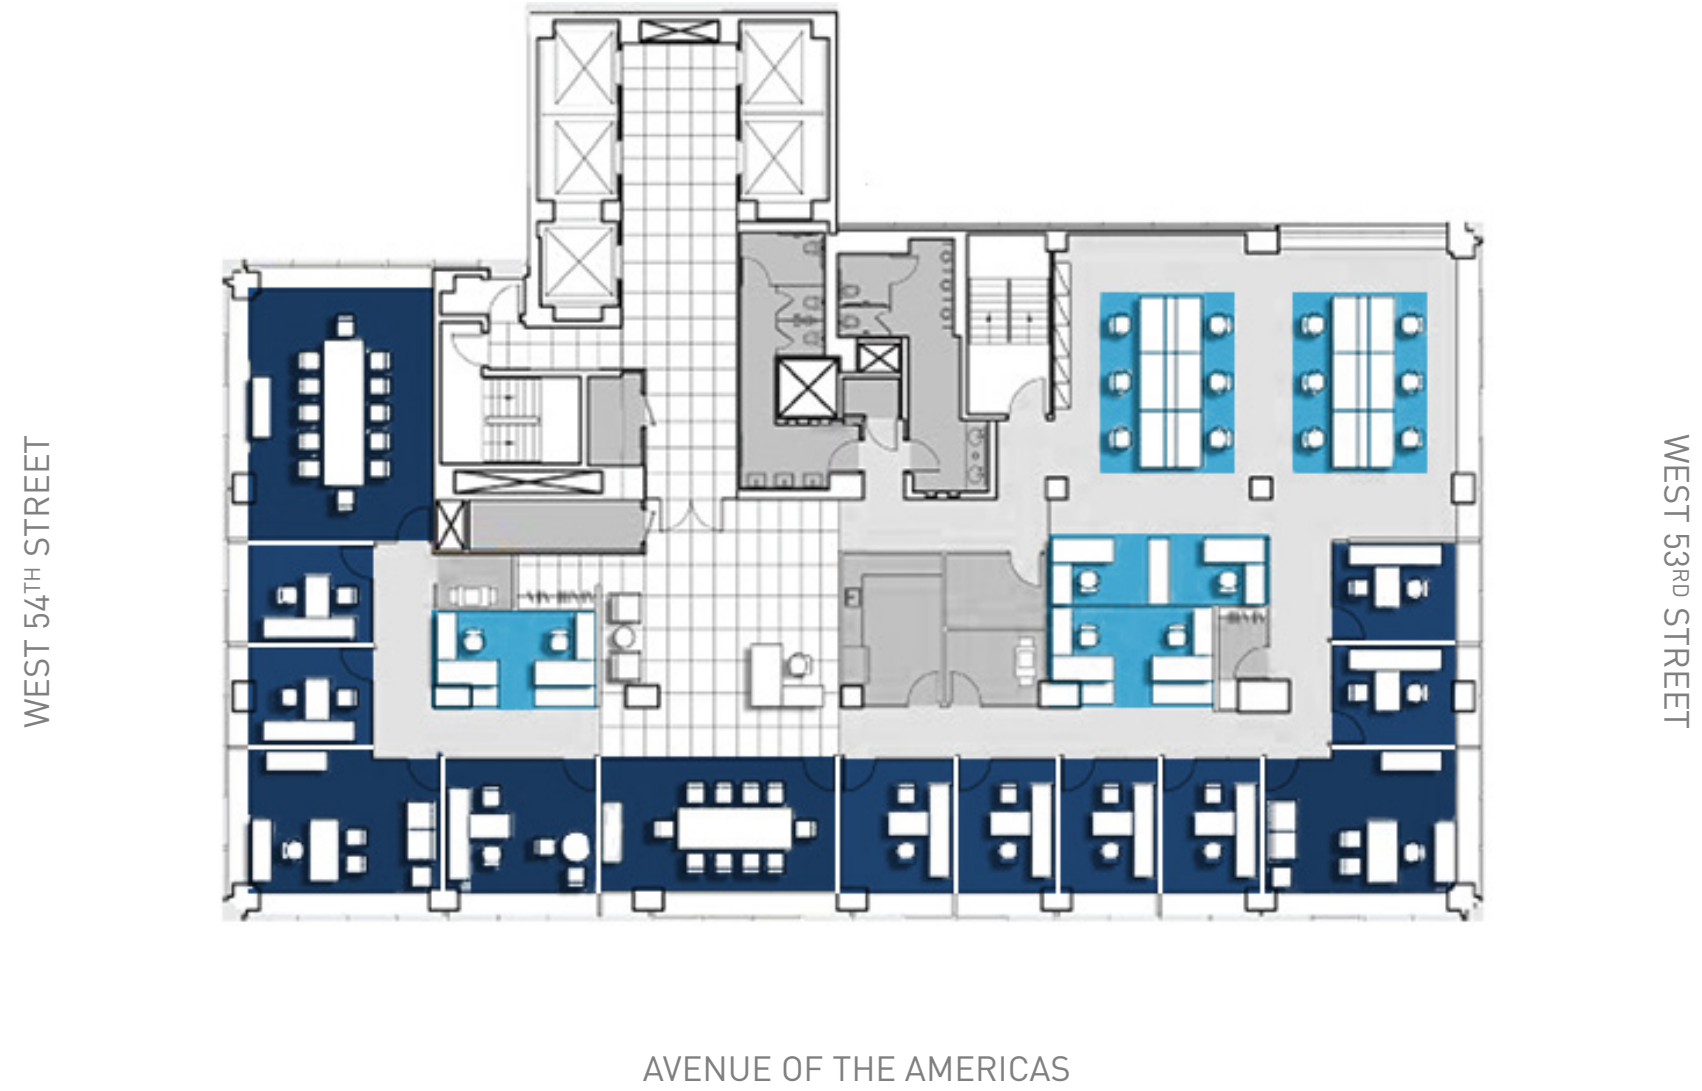

TOWER SPACE PLAN STUDY C

BASE BUILDING LEGEND	TOTAL
Conference Rooms	2
Private Offices	
Executive Offices	3
Work Stations	6
Trading Desk	12