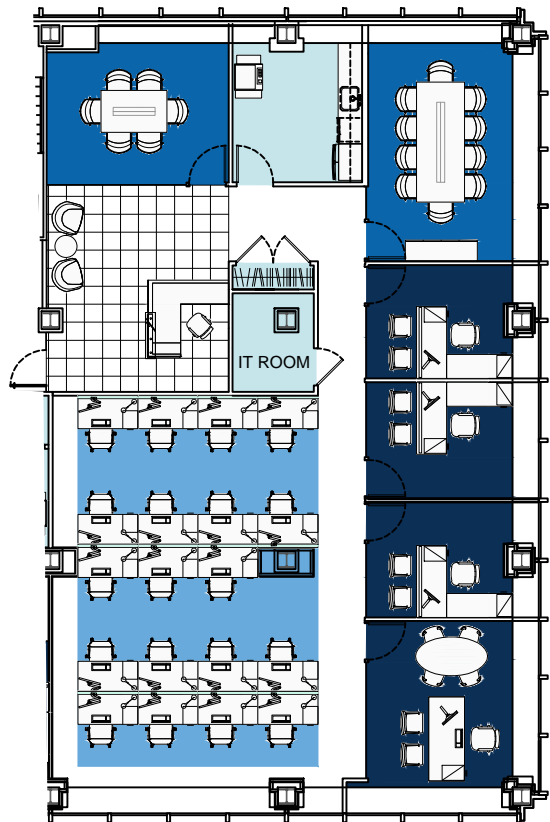

SUITE A	5,730 RSF
PRIVATE OFFICE	4
EXECUTIVE OFFICE	1
CONFERENCE ROOM	2
BENCHING STATIONS (3'x5')	22
PANTRY	1
STORAGE	1
IT ROOM	1
PRINTER AREA	1
RECEPTION	1
TOTAL	28
RSF/PERSON	205

SCALE: 1/16" = 1'-0"

SUITE B	4,670 RSF
PRIVATE OFFICE	3
EXECUTIVE OFFICE	1
CONFERENCE ROOM	2
BENCHING STATIONS (3'x5')	19
PANTRY	1
IT ROOM	1
PRINTER AREA	1
RECEPTION	1
TOTAL	24
RSF/PERSON	194

SCALE: 1/16" = 1'-0"