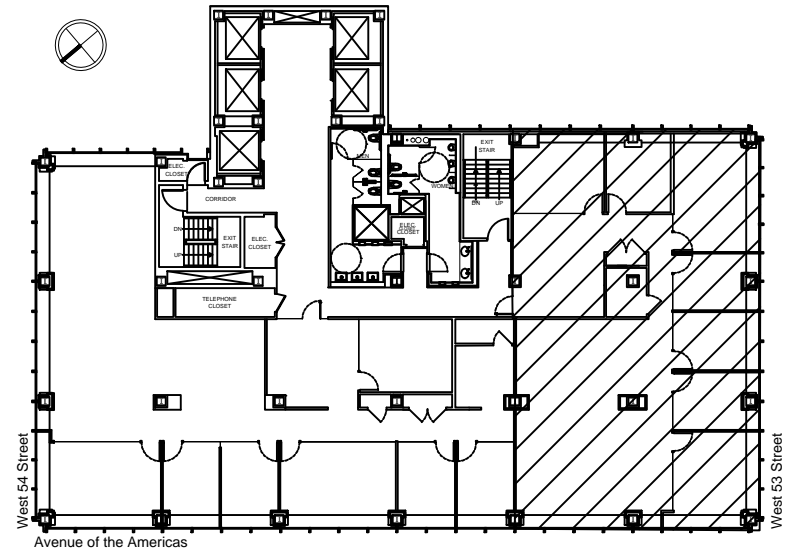

SUITE A	5,730 RSF
PRIVATE OFFICE	4
EXECUTIVE OFFICE	1
CONFERENCE ROOM	2
BENCHING STATIONS (3'x5')	22
PANTRY	1
STORAGE	1
IT ROOM	1
PRINTER AREA	1
RECEPTION	1
TOTAL	28
RSF/PERSON	205

SCALE: 1/16" = 1'-0"

SUITE B	4,670 RSF
PRIVATE OFFICE	3
EXECUTIVE OFFICE	1
CONFERENCE ROOM	2
BENCHING STATIONS (3'x5')	19
PANTRY	1
IT ROOM	1
PRINTER AREA	1
RECEPTION	1
TOTAL	24
RSF/PERSON	194

SCALE: 1/16" = 1'-0"