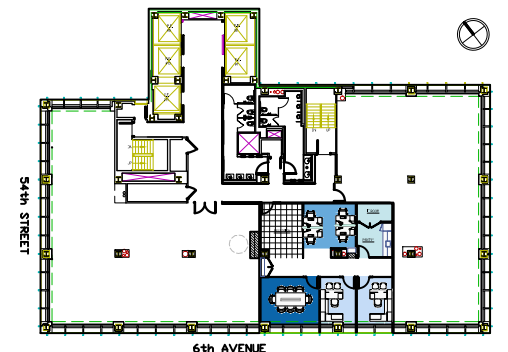

2130 RSF
SCALE: 3/16" = 1'-0"

KEY PLAN:

36th FLOOR- SUITE B AS BUILT

1330 Avenue of the Americas
Suite 2200A
New York, NY

PROJECT LOCATION	S:\Construction\Marketing\1330_AVA\SERIAL\2017_Marketing\
FILE NAME	PLOT DATE
1330_AVA_Marketing_Floor_011317.dwg (1/13/2017 - 5:03pm)	
DATE	Jan 13, 17
DRAWN BY	DBarone
	DRAWING NO.
	EX-1