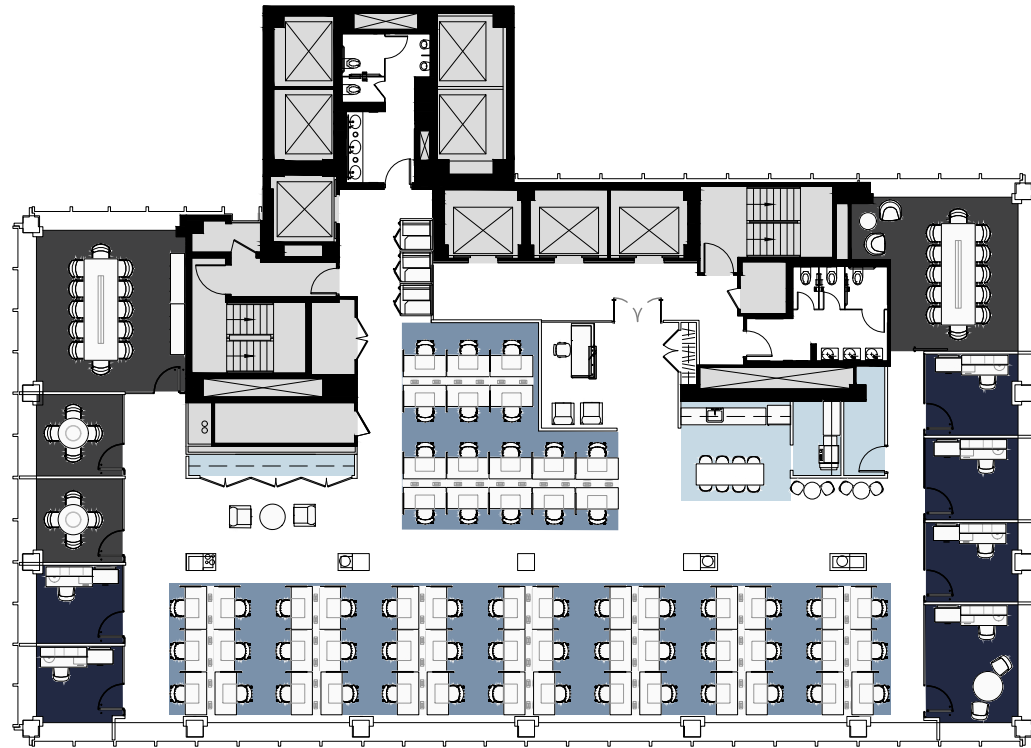

18TH FLOOR

10,400 RSF

Private Offices	5
Executive Office	1
Conference Room	3
Work Stations	58
Pantry	1
Storage Closet	1
Copy Area	1
Server Room	1
Reception	1

TOTAL 65