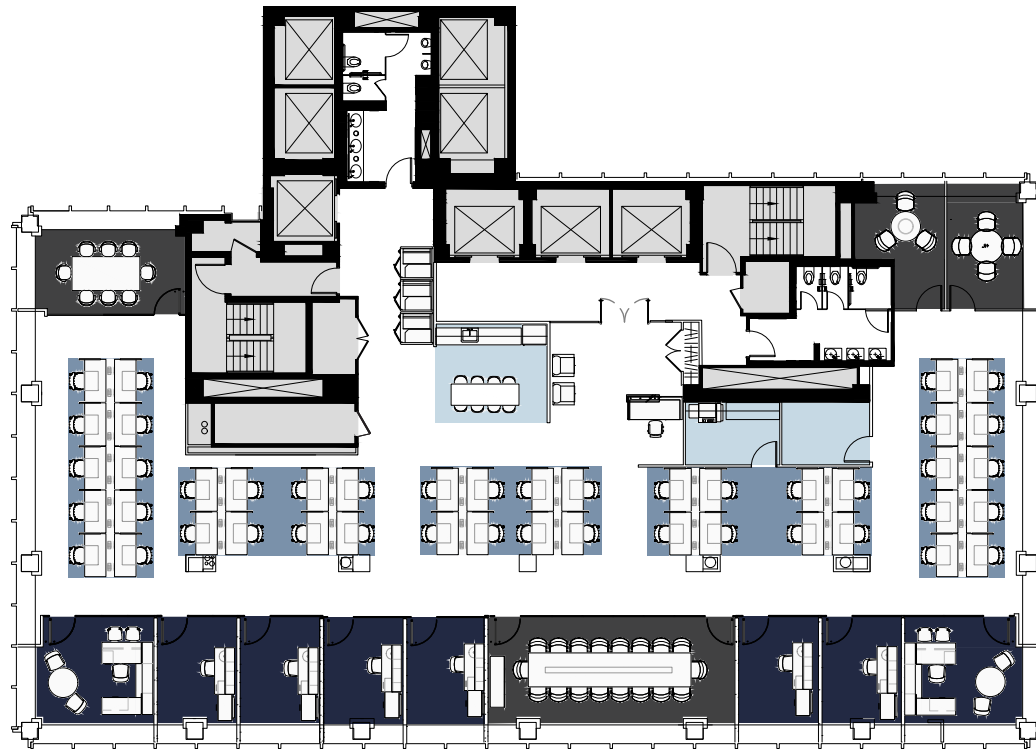

19TH FLOOR

10,400 RSF

Private Offices	6
Executive Office	2
Conference Room	4
Work Stations	44
Pantry	1
Storage Closet	1
Copy Area	1
Server Room	1
Reception	1
TOTAL	53