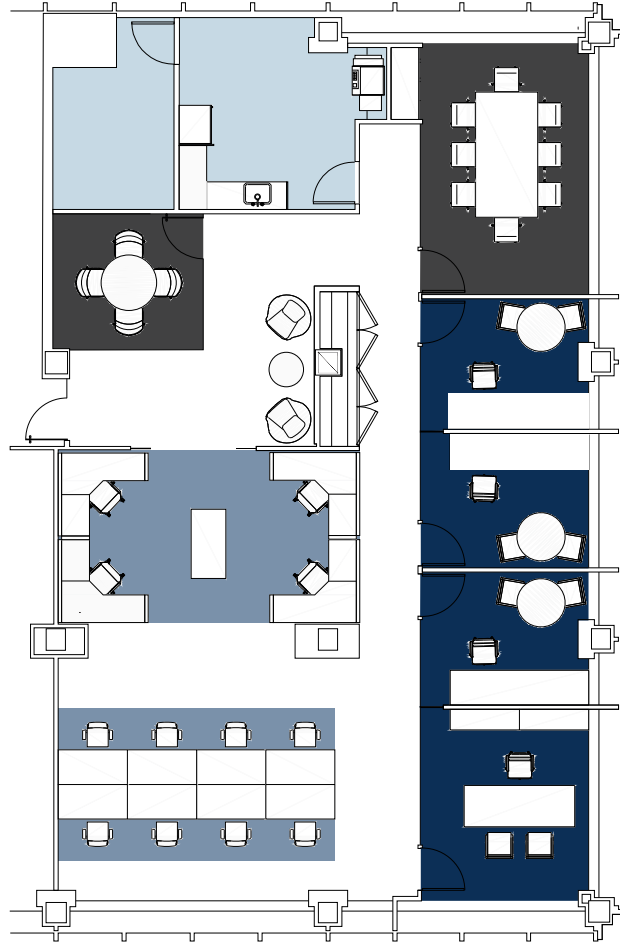

27TH FLOOR

SUITE B TOWER PREBUILT

*Modified using a
Gensler-designed
palette*

[VIEW VIRTUAL TOUR](#)

SUITE B 4,669 RSF

Private Offices	3
Executive Office	1
Conference Room	2
Work Stations	4
Work Benches	8
Pantry/Copy Area	1
IT Room	1
Closet/Storage	1
Reception	1