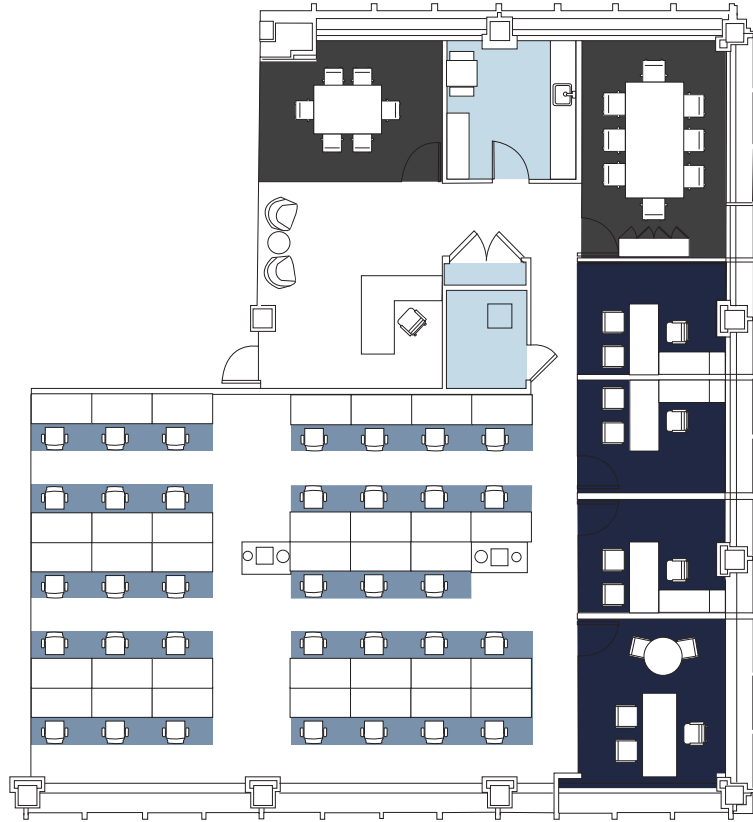

30TH FLOOR

SUITE B

TOWER PREBUILT

New traditional prebuilt

[VIEW VIRTUAL TOUR](#)

SUITE B 5,836 RSF

Private Offices	3
Executive Office	1
Conference Room	2
Work Stations	34
Pantry	1
Storage Closet	1
Copy Area	1
Server Room	1
Reception	1

TOTAL 39