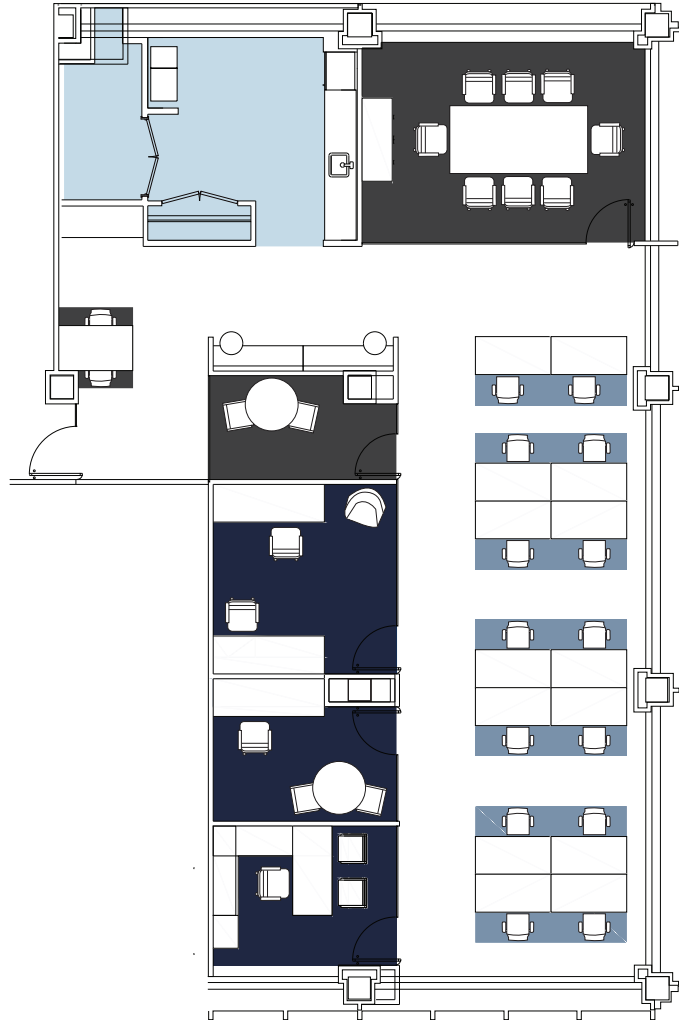

# 34TH FLOOR

## SUITE C TOWER PREBUILT

*Gensler designed  
customizable space*

[VIEW VIRTUAL TOUR](#)

SUITE C	4,118 RSF
Private Office	2
Two-Person Office	1
Conference Room	1
Huddle Room	1
Workbenches	14
Copy Area	1
Server Room	1
Pantry	1
Closet/Storage	1
Reception	1
<b>TOTAL</b>	<b>18</b>