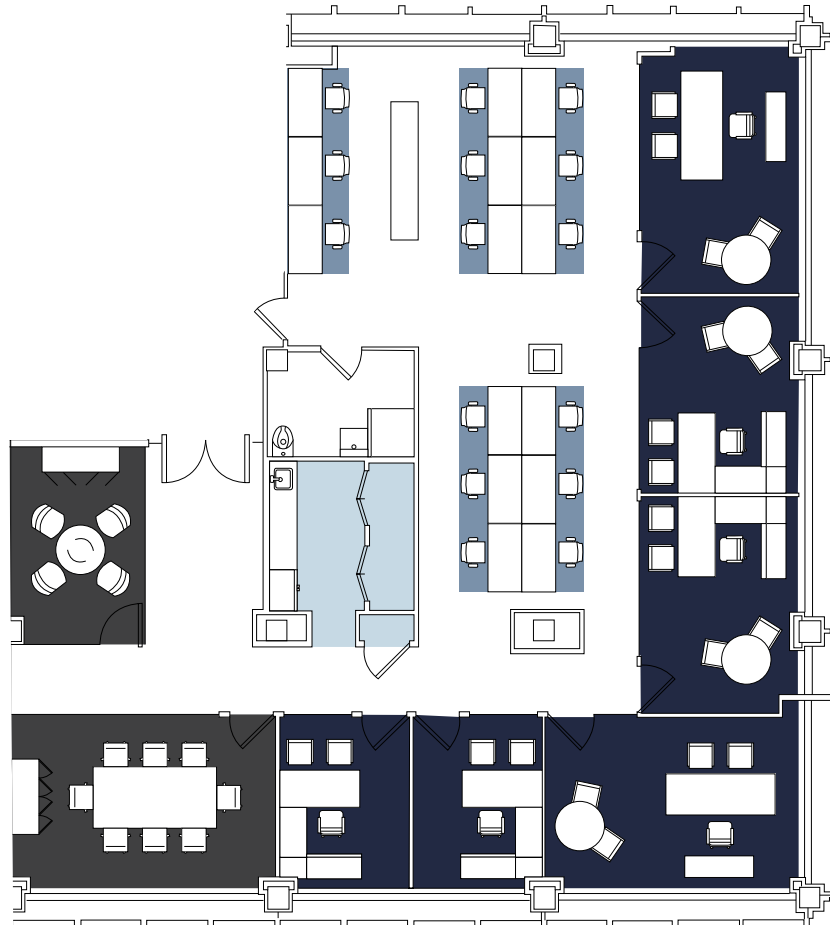

24TH FLOOR

SUITE B TOWER PREBUILT

*Modified using a
Gensler-designed
palette*

SUITE B 5,875 RSF

Private Offices	2
Executive Office	2
Conference Room	2
Work Stations	15
Pantry	1
Storage Closet	1
Copy Area	1
Server Room	1
Restroom	1

TOTAL 21