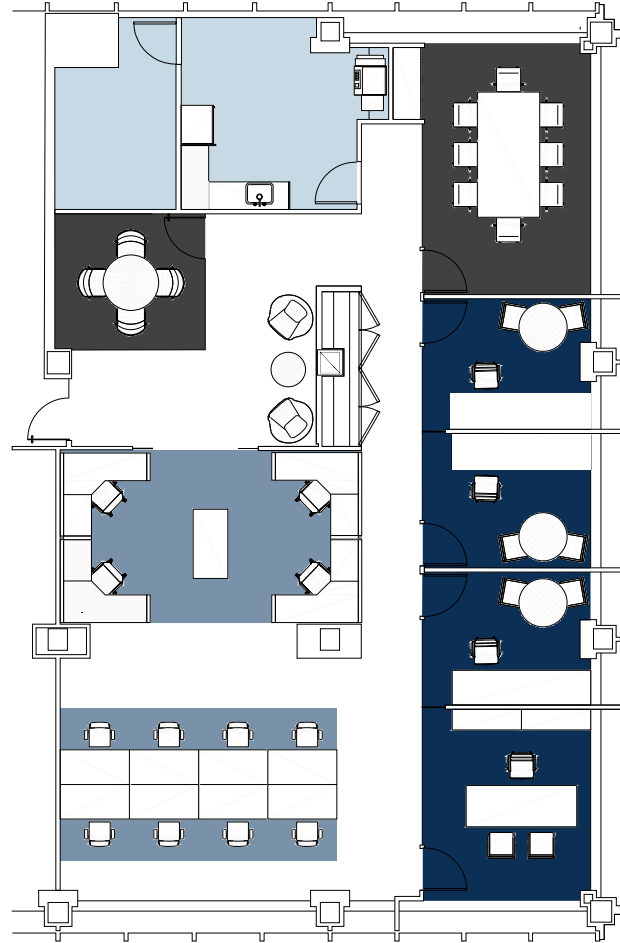

27TH FLOOR

SUITE B TOWER PREBUILT

*Modified using a
Gensler-designed
palette*

[VIEW VIRTUAL TOUR](#)

SUITE B 4,669 RSF

Private Offices	3
Executive Office	1
Conference Room	2
Work Stations	4
Work Benches	8
Pantry/Copy Area	1
IT Room	1
Closet/Storage	1
Reception	1