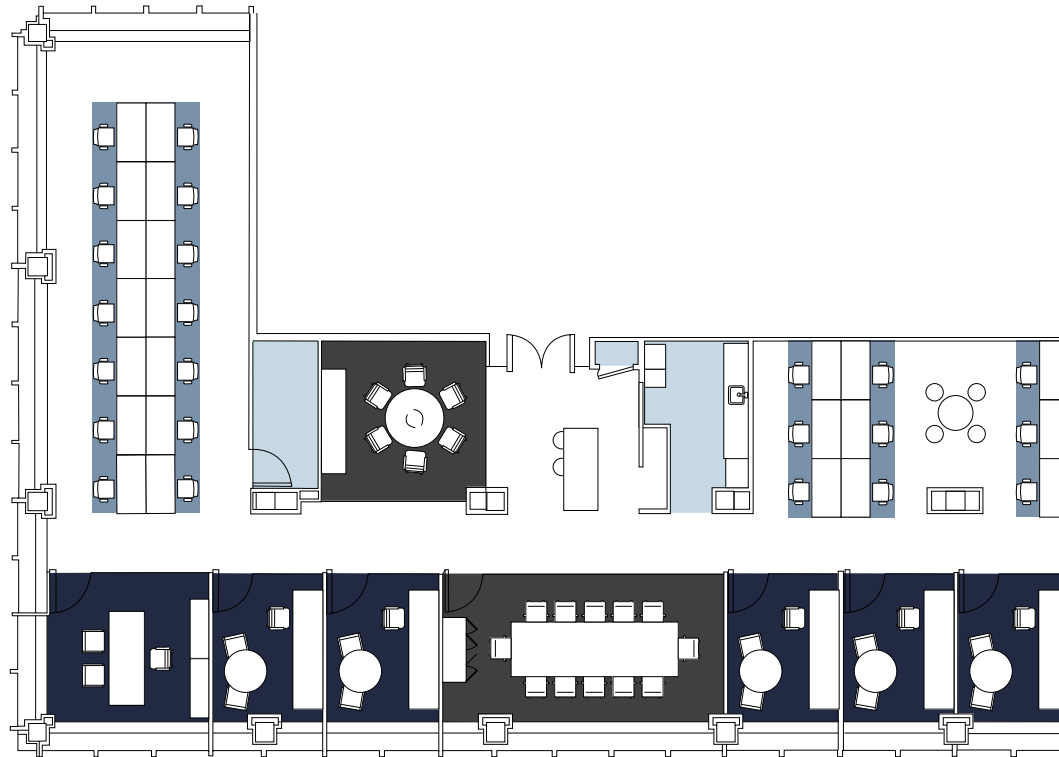

29TH FLOOR

SUITE A TOWER PREBUILT

*Brand new
Gensler-designed
prebuilt*

SUITE A 6,314 RSF

Private Offices	5
Executive Office	1
Conference Room	2
Work Stations	23
Pantry	1
Storage Closet	1
Copy Area	1
Server Room	1
Reception	1