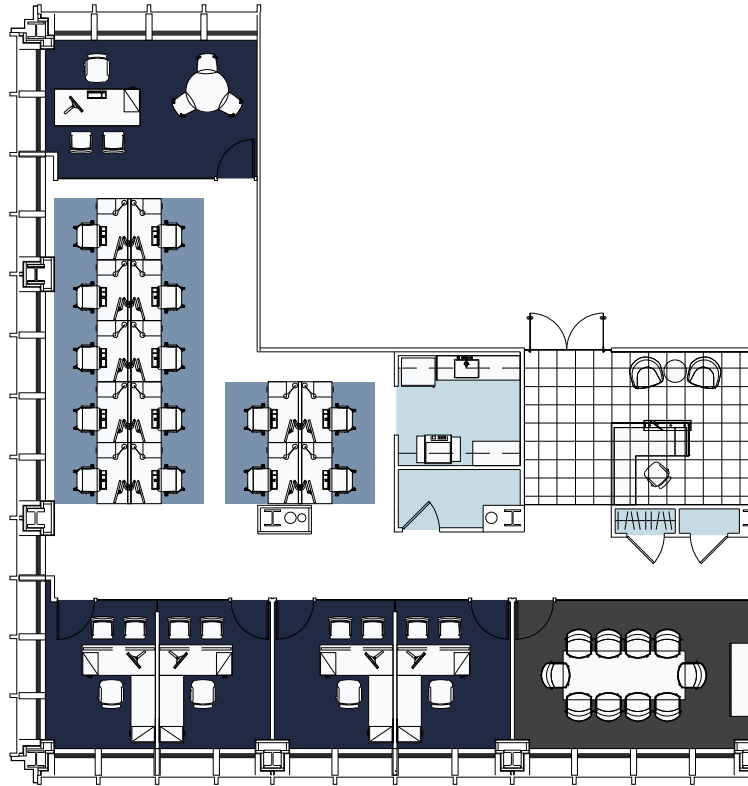

# 30TH FLOOR

## SUITE A

### TOWER PREBUILT

*Brand new  
Gensler-designed  
prebuilt*

[VIEW VIRTUAL TOUR](#)

SUITE A 4,563 RSF

Private Offices	4
Executive Offices	1
Conference Room	1
Work Stations	14
Pantry	1
Storage	4
Printer Area	1
IT Room	1
Reception	1