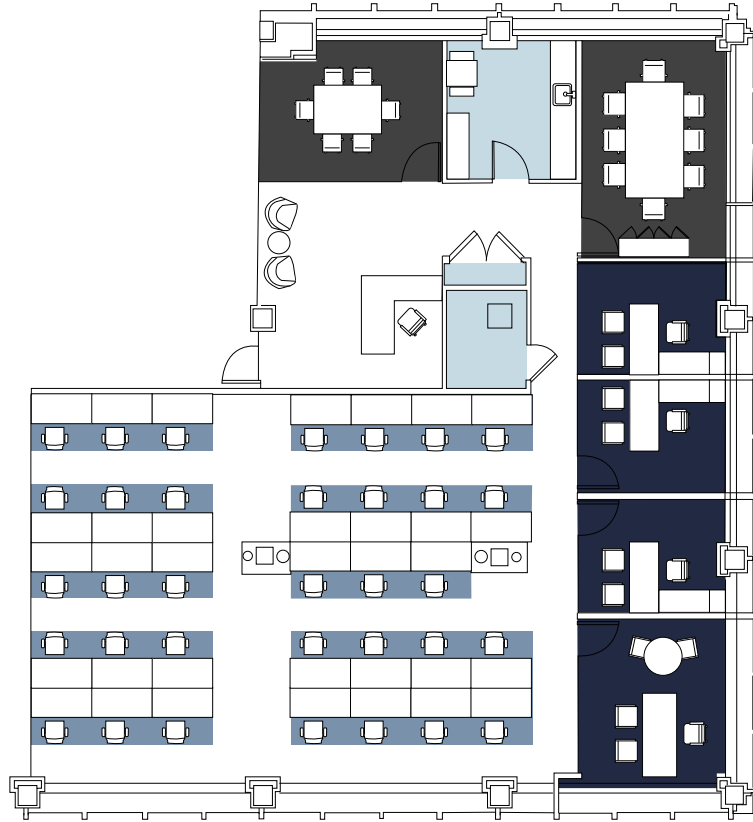

# 30TH FLOOR

## SUITE B

TOWER PREBUILT

*New traditional prebuilt*

[VIEW VIRTUAL TOUR](#)

SUITE B 5,836 RSF

Private Offices	3
Executive Office	1
Conference Room	2
Work Stations	34
Pantry	1
Storage Closet	1
Copy Area	1
Server Room	1
Reception	1