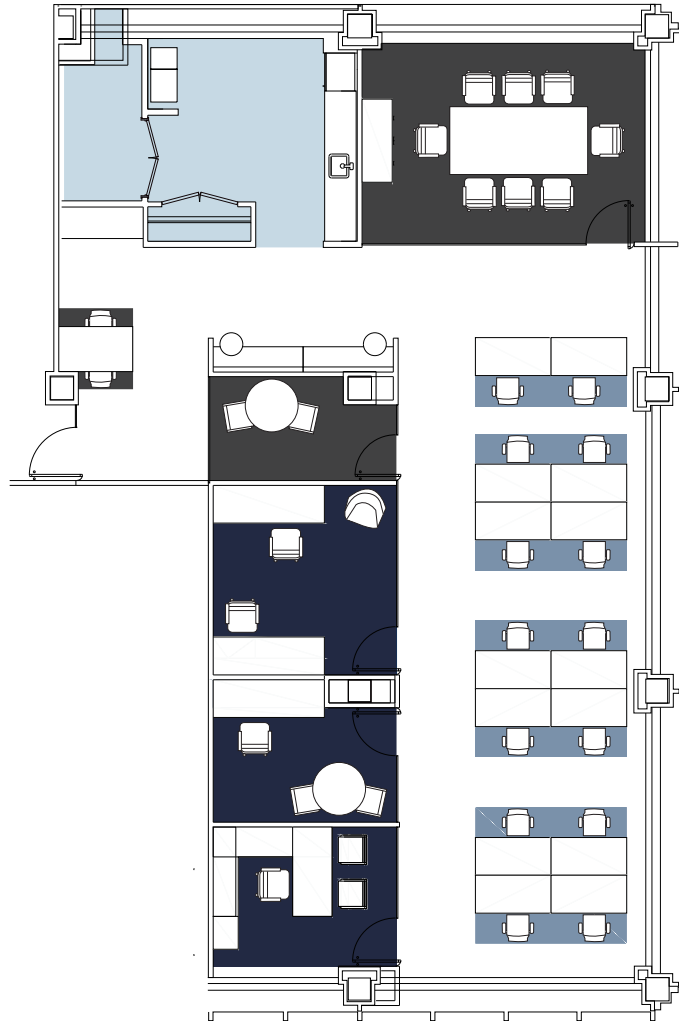

34TH FLOOR

SUITE C TOWER PREBUILT

*Gensler designed
customizable space*

[VIEW VIRTUAL TOUR](#)

SUITE C	4,118 RSF
Private Office	2
Two-Person Office	1
Conference Room	1
Huddle Room	1
Workbenches	14
Copy Area	1
Server Room	1
Pantry	1
Closet/Storage	1
Reception	1
TOTAL	18