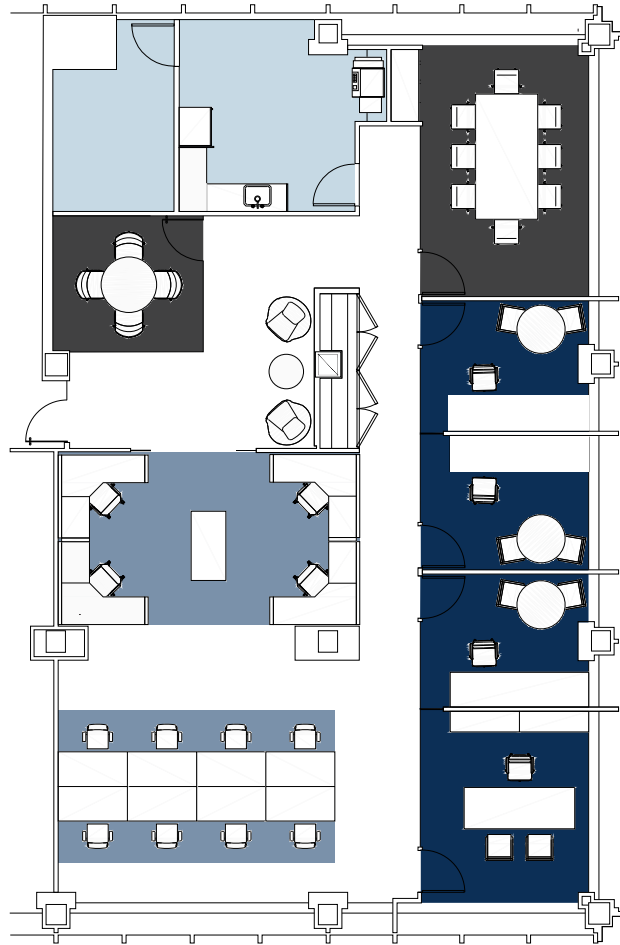

# 27TH FLOOR

## SUITE B

TOWER PREBUILT

*Modified using a  
Gensler-designed  
palette*

[VIEW VIRTUAL TOUR](#)

SUITE B 4,669 RSF

Private Offices	3
Executive Office	1
Conference Room	2
Work Stations	4
Work Benches	8
Pantry/Copy Area	1
IT Room	1
Closet/Storage	1
Reception	1