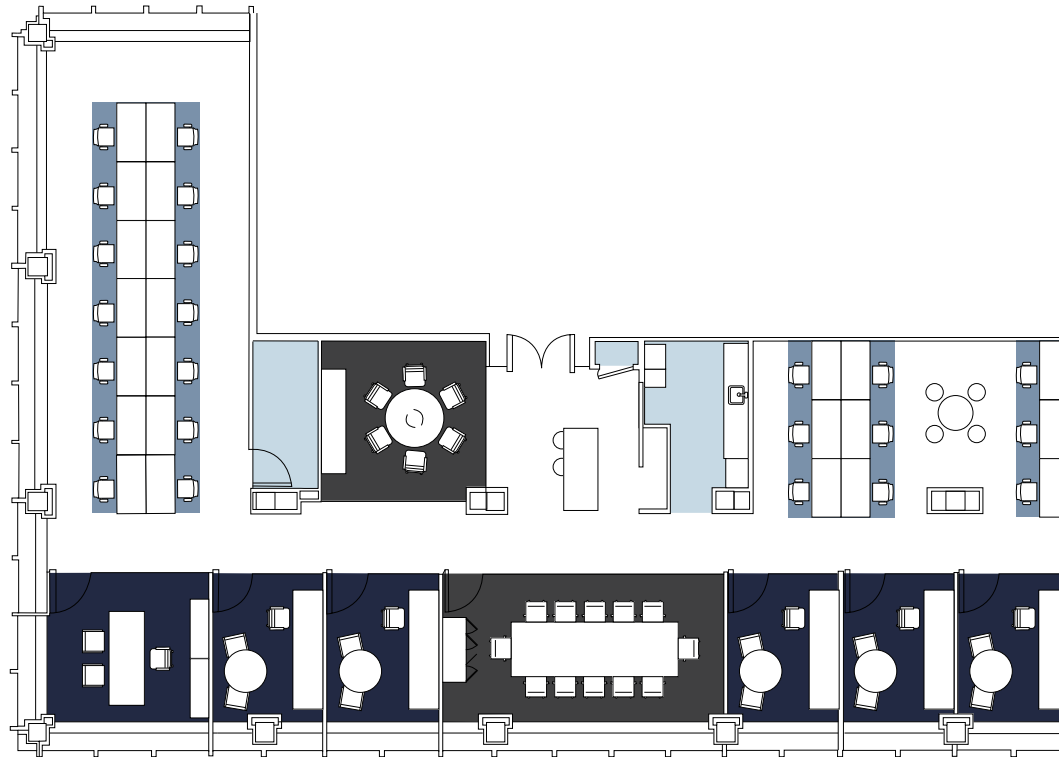

29TH FLOOR

SUITE A TOWER PREBUILT

*Brand new
Gensler-designed
prebuilt*

[VIEW VIRTUAL TOUR](#)

SUITE A 6,314 RSF

Private Offices	5
Executive Office	1
Conference Room	2
Work Stations	23
Pantry	1
Storage Closet	1
Copy Area	1
Server Room	1
Reception	1