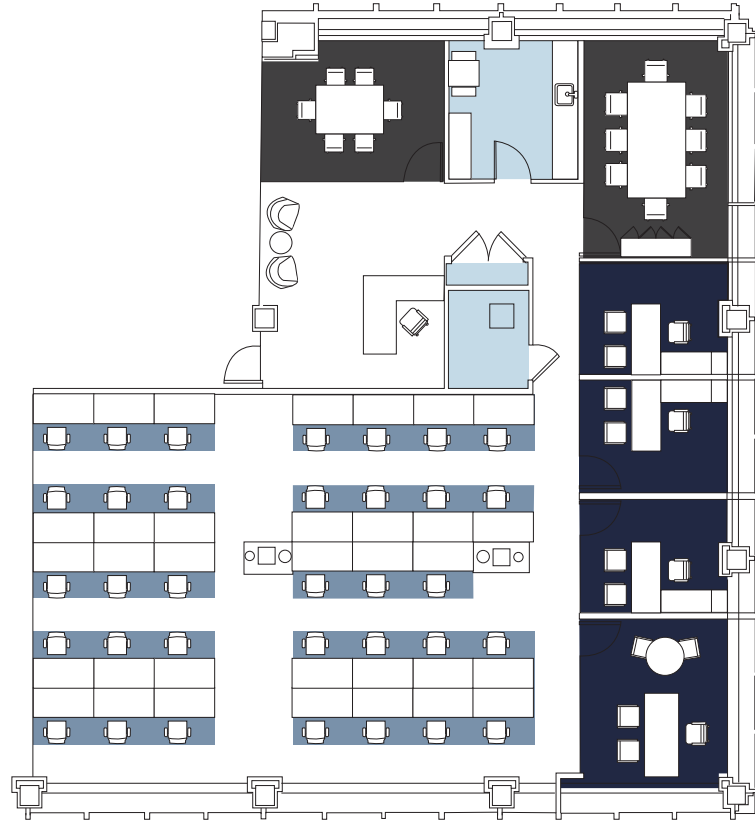

# 30TH FLOOR

## SUITE B

TOWER PREBUILT

*New traditional prebuilt*

[VIEW VIRTUAL TOUR](#)

SUITE B 5,836 RSF

Private Offices	3
Executive Office	1
Conference Room	2
Work Stations	34
Pantry	1
Storage Closet	1
Copy Area	1
Server Room	1
Reception	1