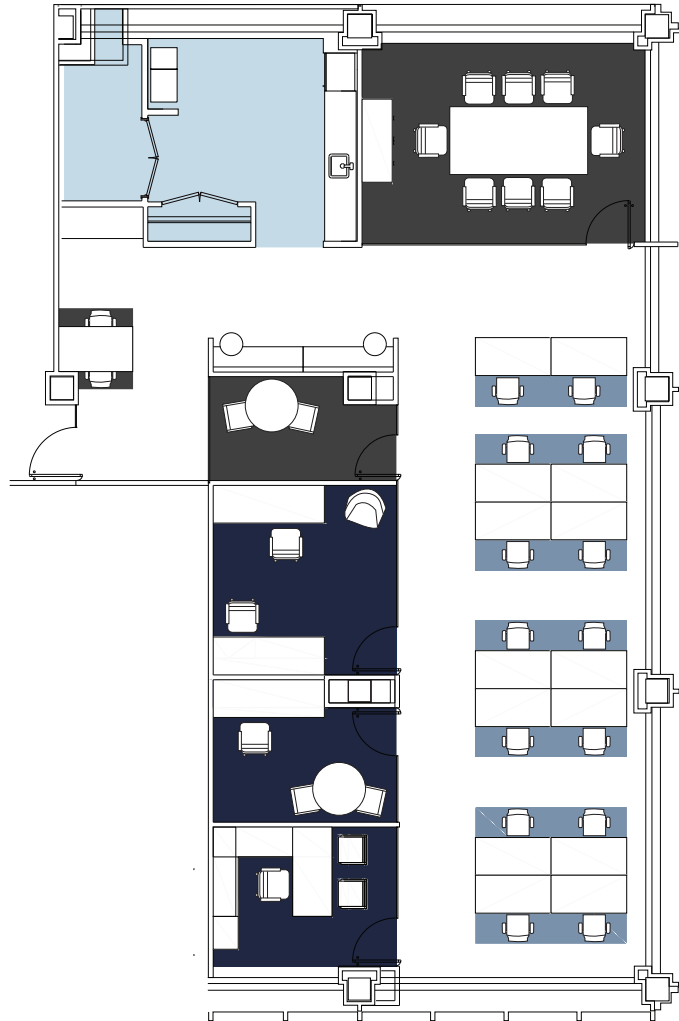

# 34TH FLOOR

## SUITE C TOWER PREBUILT

*Gensler designed  
customizable space*

[VIEW VIRTUAL TOUR](#)

SUITE C	4,118 RSF
Private Office	2
Two-Person Office	1
Conference Room	1
Huddle Room	1
Workbenches	14
Copy Area	1
Server Room	1
Pantry	1
Closet/Storage	1
Reception	1
<b>TOTAL</b>	<b>18</b>