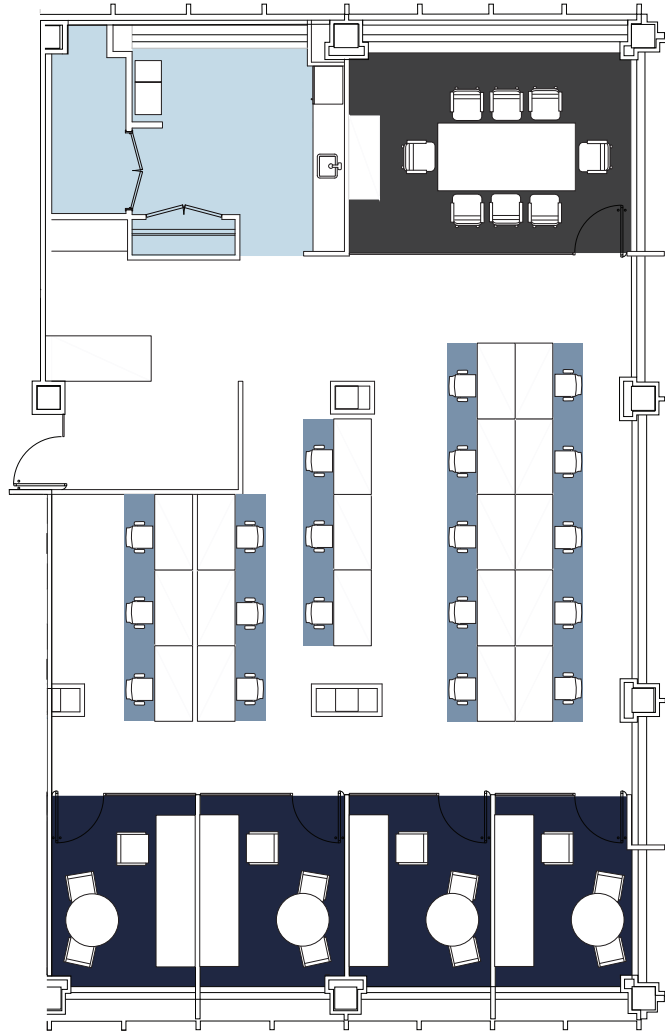

35TH FLOOR

SUITE B TOWER PREBUILT

*New design palette
by Gensler*

[VIEW VIRTUAL TOUR](#)

SUITE B	4,739 RSF
Private Offices	4
Conference Room	1
Work Stations	16
Copy Area	1
Pantry	1
Storage Closet	1
Server Room	1
Reception	1
<hr/>	
TOTAL	20